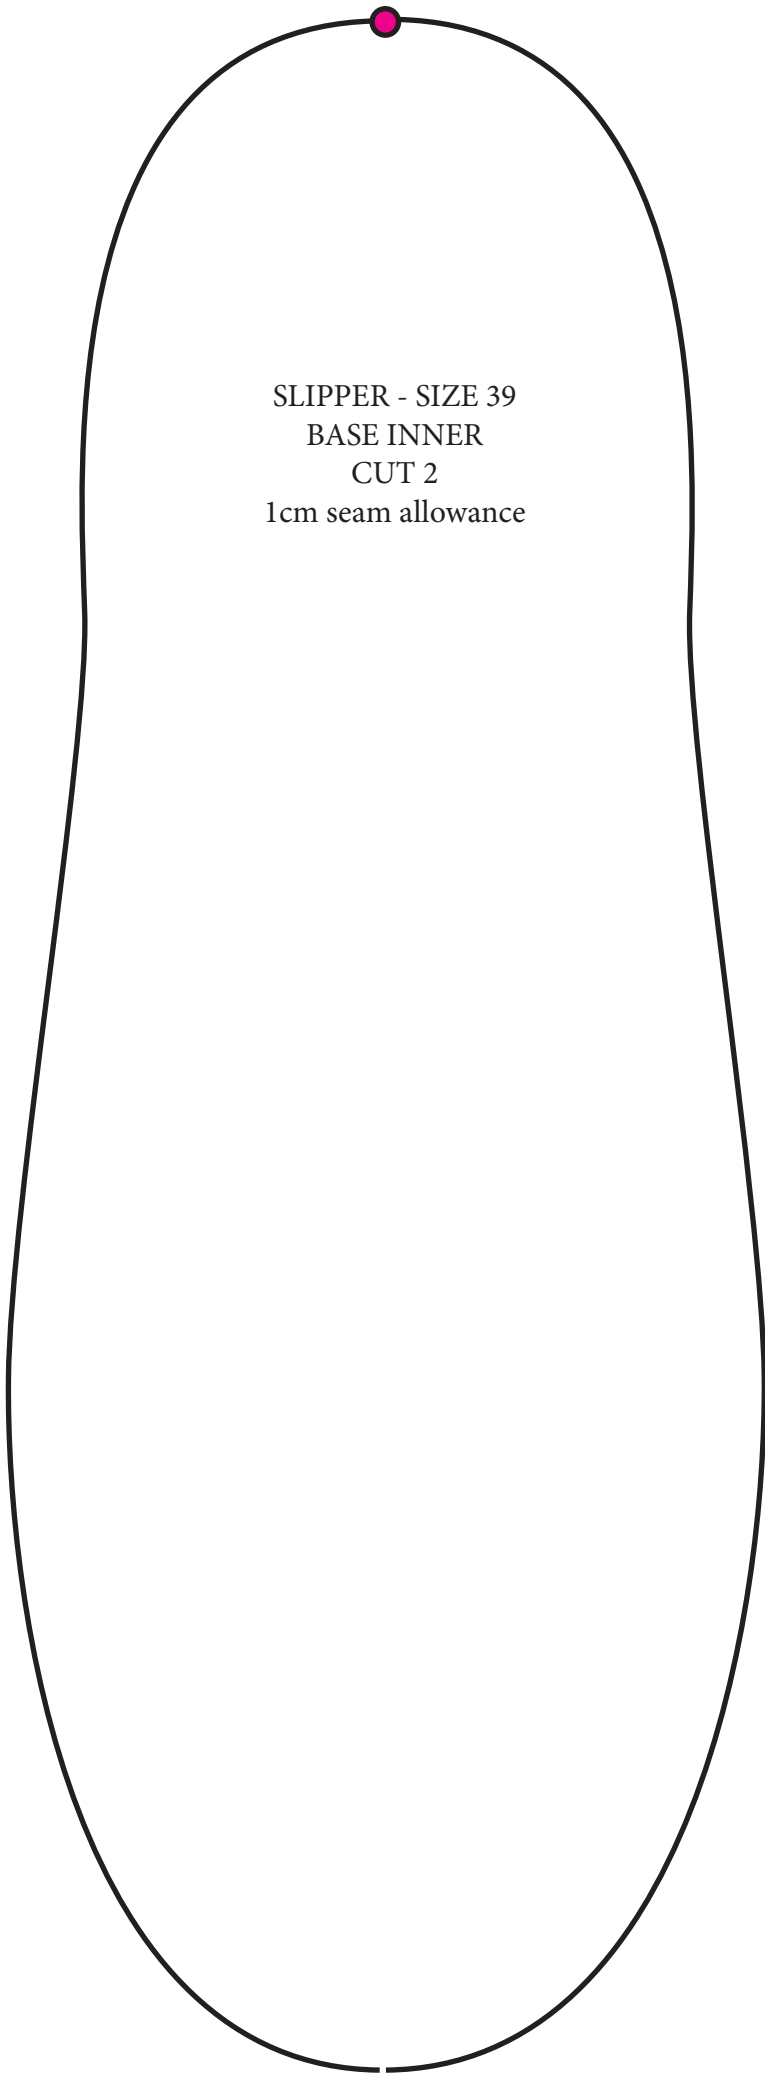

SLIPPER - SIZE 39  
BASE OUTER  
CUT 2  
1cm seam allowance

SLIPPER - SIZE 39  
TOP OUTER  
CUT 2  
1cm seam allowance

FOLD

SLIPPER - SIZE 39  
BASE INNER  
CUT 2  
1cm seam allowance

SLIPPER - SIZE 39  
TOP INNER  
CUT 2  
1cm seam allowance