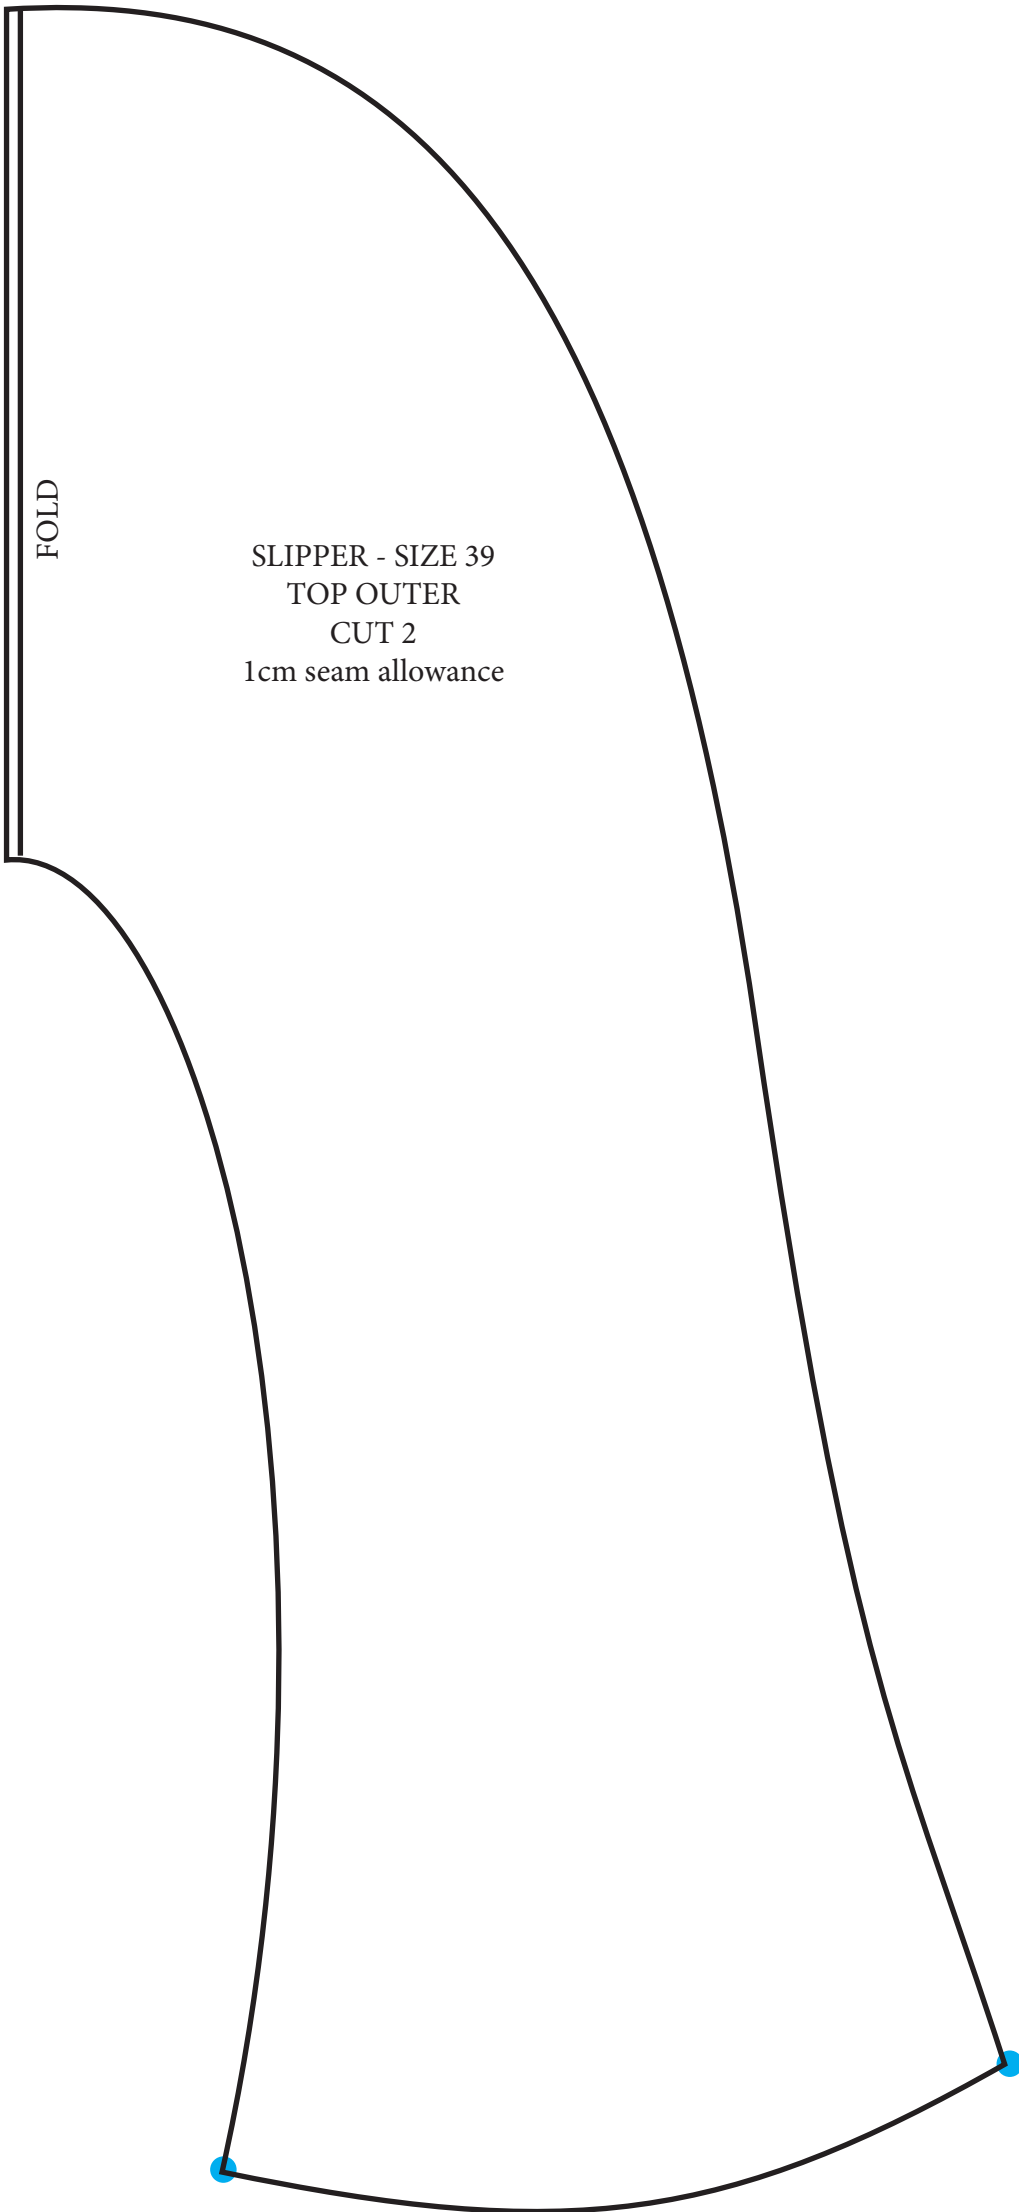

SLIPPER - SIZE 39  
BASE OUTER  
CUT 2  
1cm seam allowance

SLIPPER - SIZE 39  
TOP OUTER  
CUT 2  
1cm seam allowance

FOLD

SLIPPER - SIZE 39  
BASE INNER  
CUT 2  
1cm seam allowance

SLIPPER - SIZE 39  
TOP INNER  
CUT 2  
1cm seam allowance