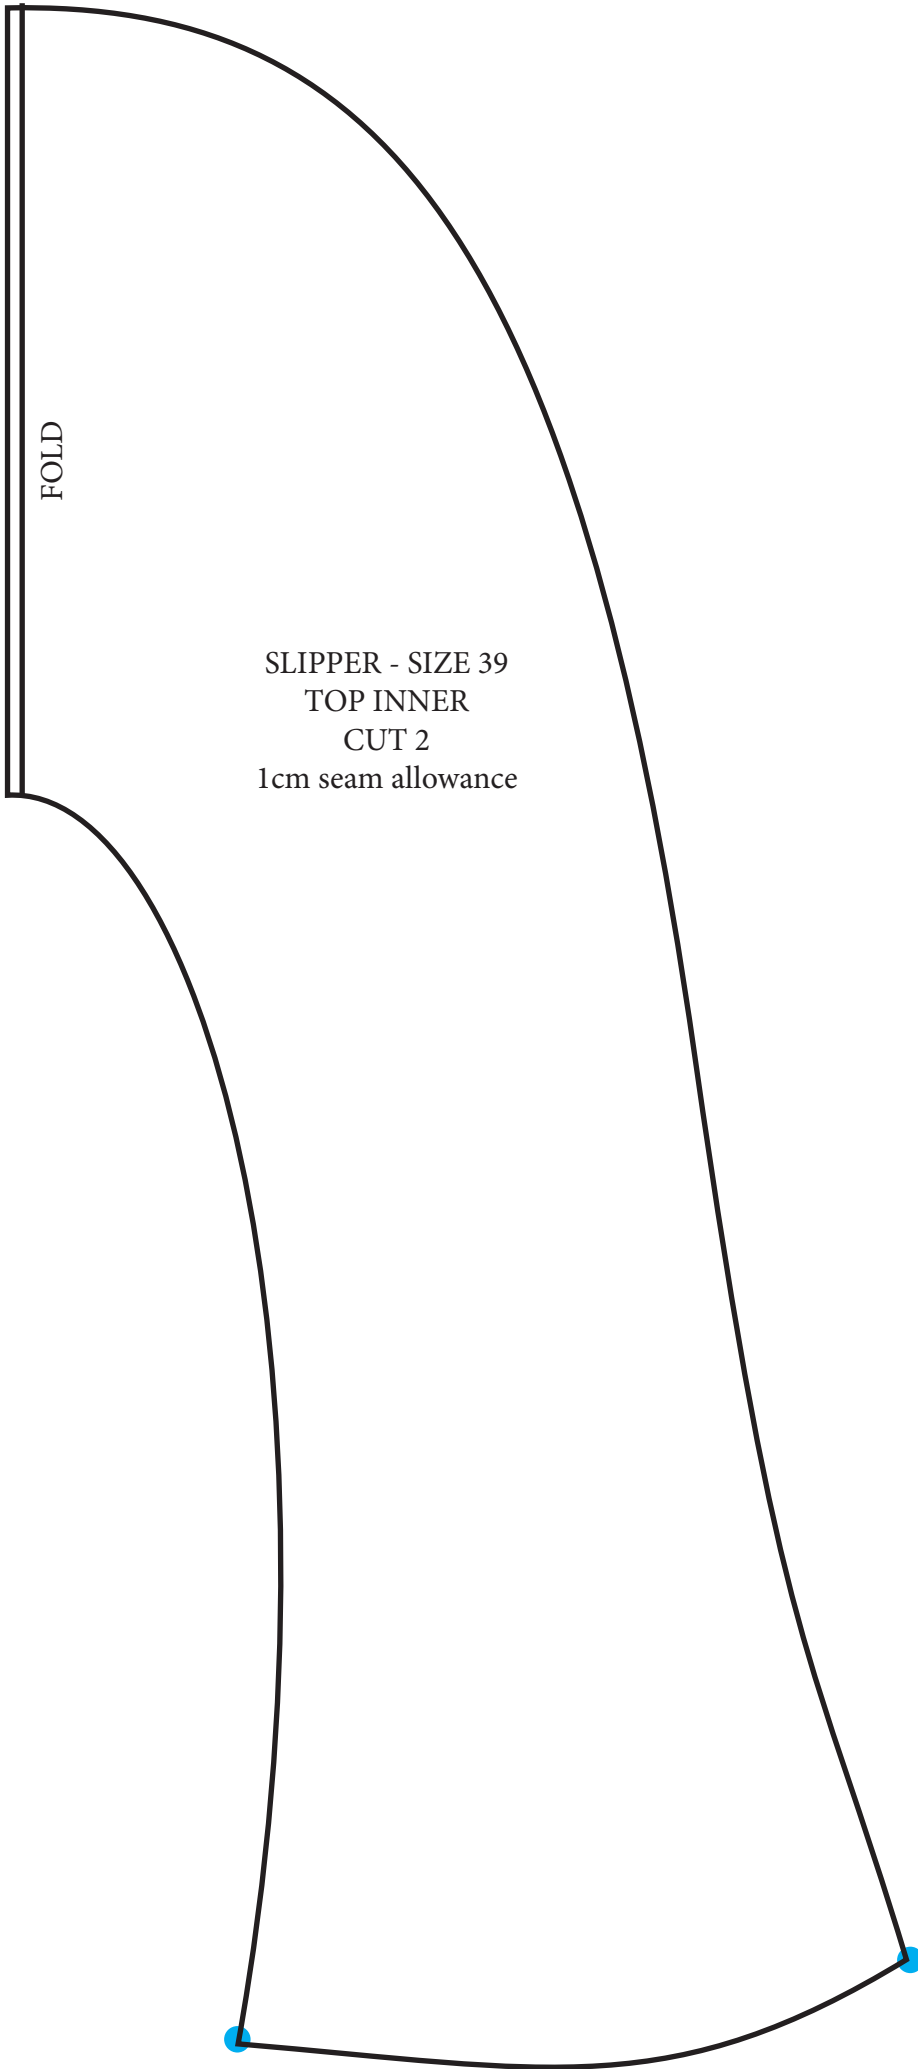

SLIPPER - SIZE 39  
BASE OUTER  
CUT 2  
1cm seam allowance

SLIPPER - SIZE 39  
TOP OUTER  
CUT 2  
1cm seam allowance

FOLD

SLIPPER - SIZE 39  
BASE INNER  
CUT 2  
1cm seam allowance

SLIPPER - SIZE 39  
TOP INNER  
CUT 2  
1cm seam allowance