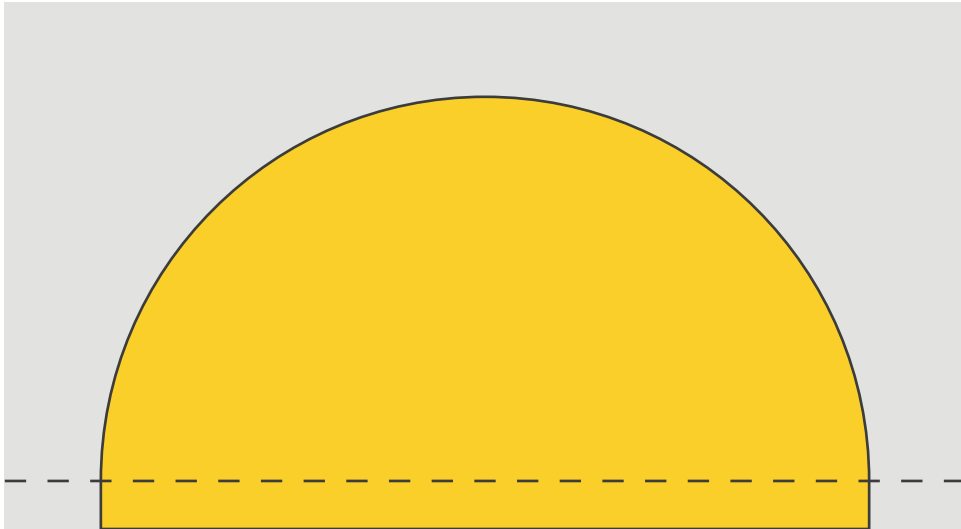

Template for a 4" half circle

Sugaridoo Bernina QAL
Part 7 Row #6

This is a 4" half circle with a 1/4" seam allowance added to the bottom

For improve draw your shape between these sizes