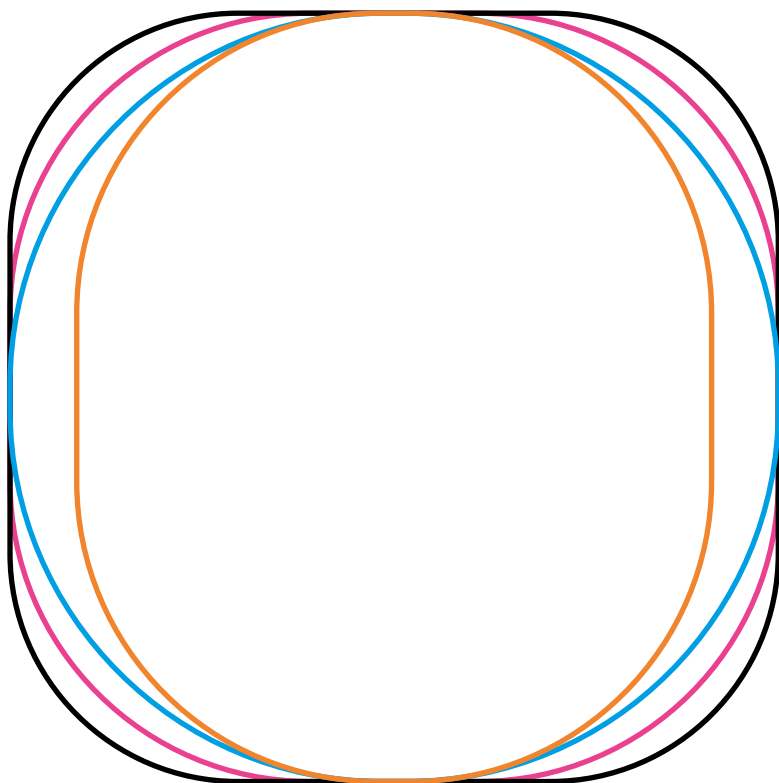

## **BERNINA**

Quilt along

Part 10 - Row #10

4" circle +  
ovals

This block  
measures  
1 inch

### Quilt along

Part 10 - Row #10

Oval variations

This block  
measures  
1 inch