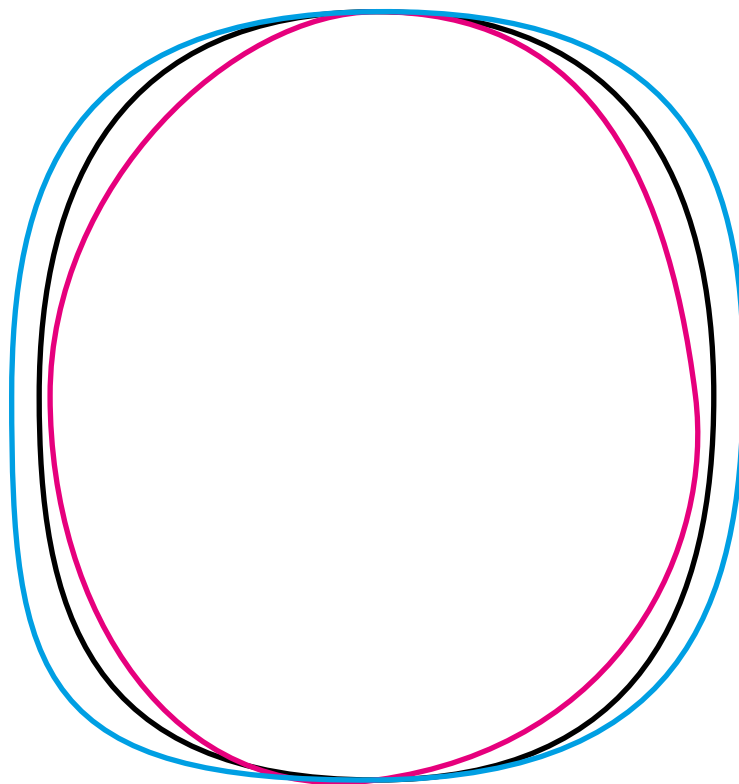

## **BERNINA**

Quilt along

Part 10 - Row #10

4" circle +  
ovals

This block  
measures  
1 inch

### Quilt along

Part 10 - Row #10

Oval variations

This block  
measures  
1 inch

### Quilt along

Part 10 - Row #10

Improv shapes

This block  
measures  
1 inch

You can rotate and  
mirror these shapes to  
get more variations.