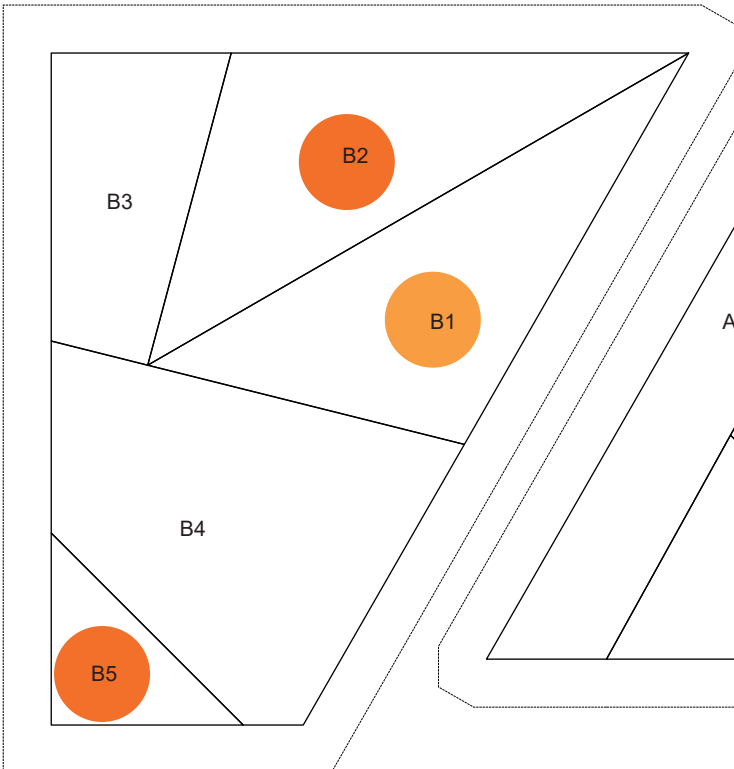

1 inch block

Pattern Row 4 - Flower Power  
*Between the Lines*  
a Sugaridoo x Bernina QAL

Half block to go on the outsides of the row. Make two.

Pattern Row 4 - Flower Power  
*Between the Lines*  
a Sugaridoo x Bernina QAL

Flower Power block.  
Make six

Pattern Row 4 - Flower Power  
*Between the Lines*  
a Sugaridoo x Bernina QAL

Flower Power block.  
Make six