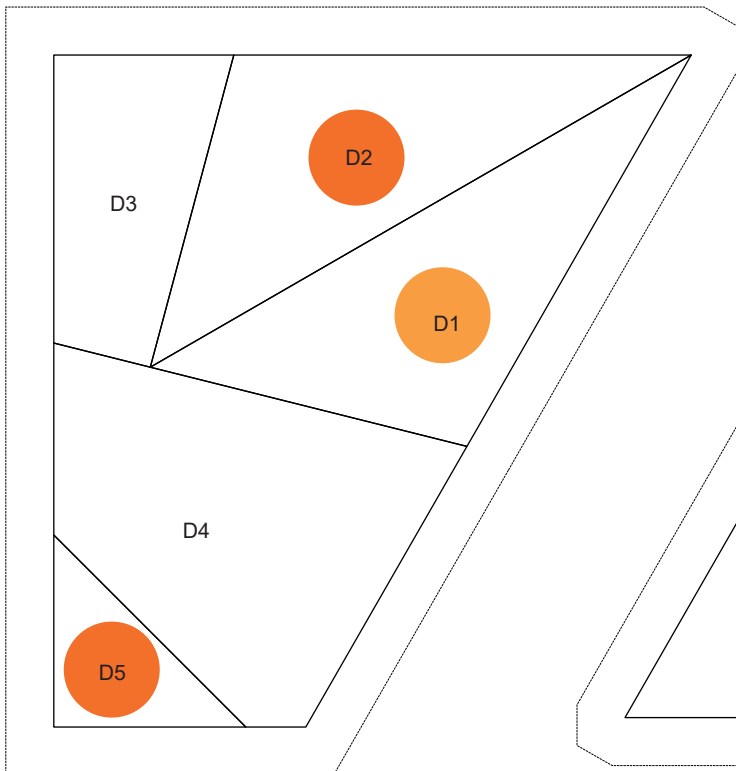

1 inch block

Pattern Row 4 - Flower Power  
*Between the Lines*  
a Sugaridoo x Bernina QAL

Half block to go on the outsides of the row. Make two.

Pattern Row 4 - Flower Power  
*Between the Lines*  
a Sugaridoo x Bernina QAL

Flower Power block.  
Make six

Pattern Row 4 - Flower Power  
*Between the Lines*  
a Sugaridoo x Bernina QAL

Flower Power block.  
Make six