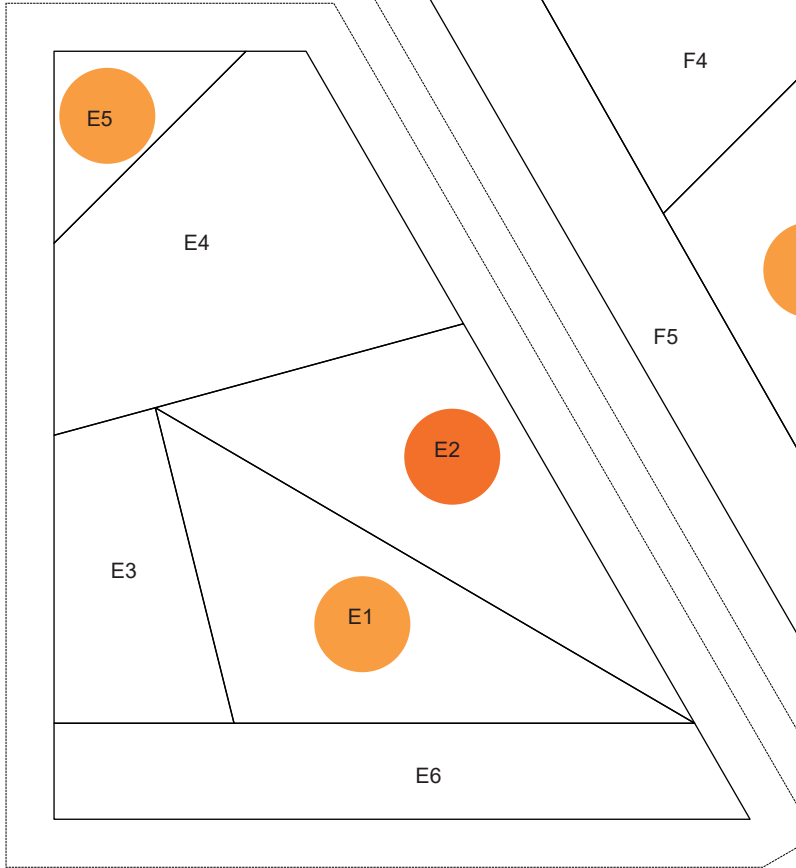

1 inch block

Pattern Row 4 - Flower Power  
*Between the Lines*  
a Sugaridoo x Bernina QAL

Half block to go on the outsides of the row. Make two.

Pattern Row 4 - Flower Power  
*Between the Lines*  
a Sugaridoo x Bernina QAL

Flower Power block.  
Make six

Pattern Row 4 - Flower Power  
*Between the Lines*  
a Sugaridoo x Bernina QAL

Flower Power block.  
Make six