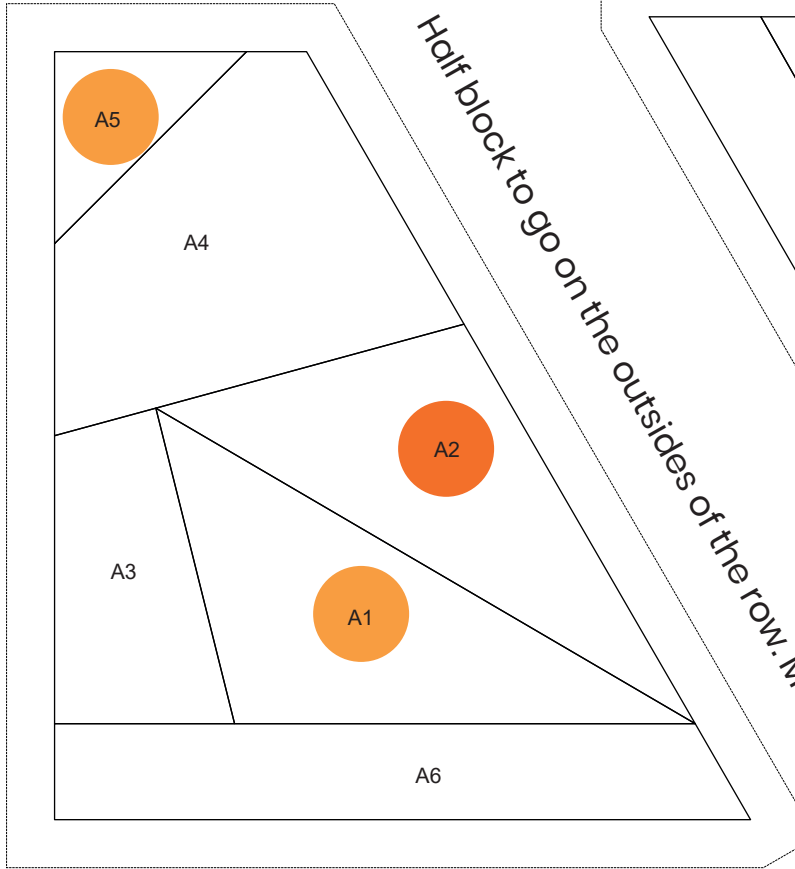

1 inch block

Pattern Row 4 - Flower Power  
*Between the Lines*  
a Sugaridoo x Bernina QAL

Half block to go on the outsides of the row. Make two.

Pattern Row 4 - Flower Power  
*Between the Lines*  
a Sugaridoo x Bernina QAL

Flower Power block.  
Make six

Pattern Row 4 - Flower Power  
*Between the Lines*  
a Sugaridoo x Bernina QAL

Flower Power block.  
Make six