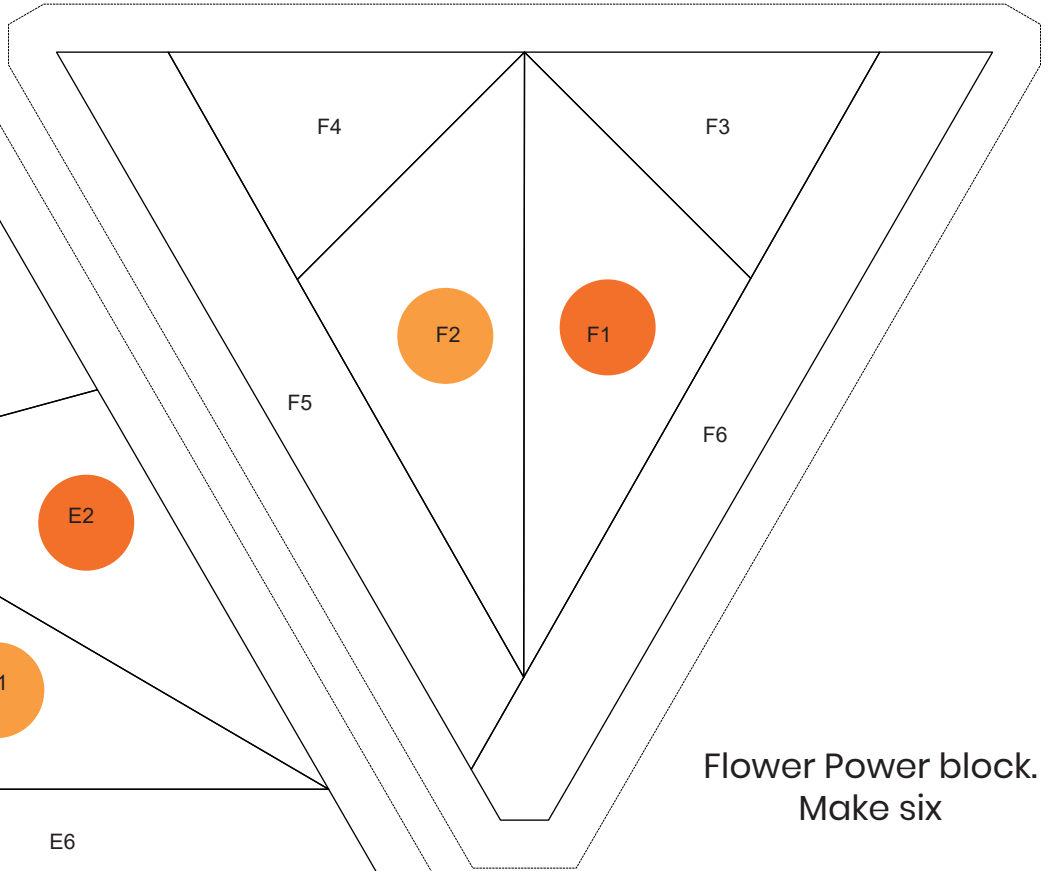

1 inch block

Pattern Row 4 - Flower Power  
*Between the Lines*  
a Sugaridoo x Bernina QAL

Half block to go on the outsides of the row. Make two.

Pattern Row 4 - Flower Power  
*Between the Lines*  
a Sugaridoo x Bernina QAL

Flower Power block.  
Make six

Pattern Row 4 - Flower Power  
*Between the Lines*  
a Sugaridoo x Bernina QAL

Flower Power block.  
Make six