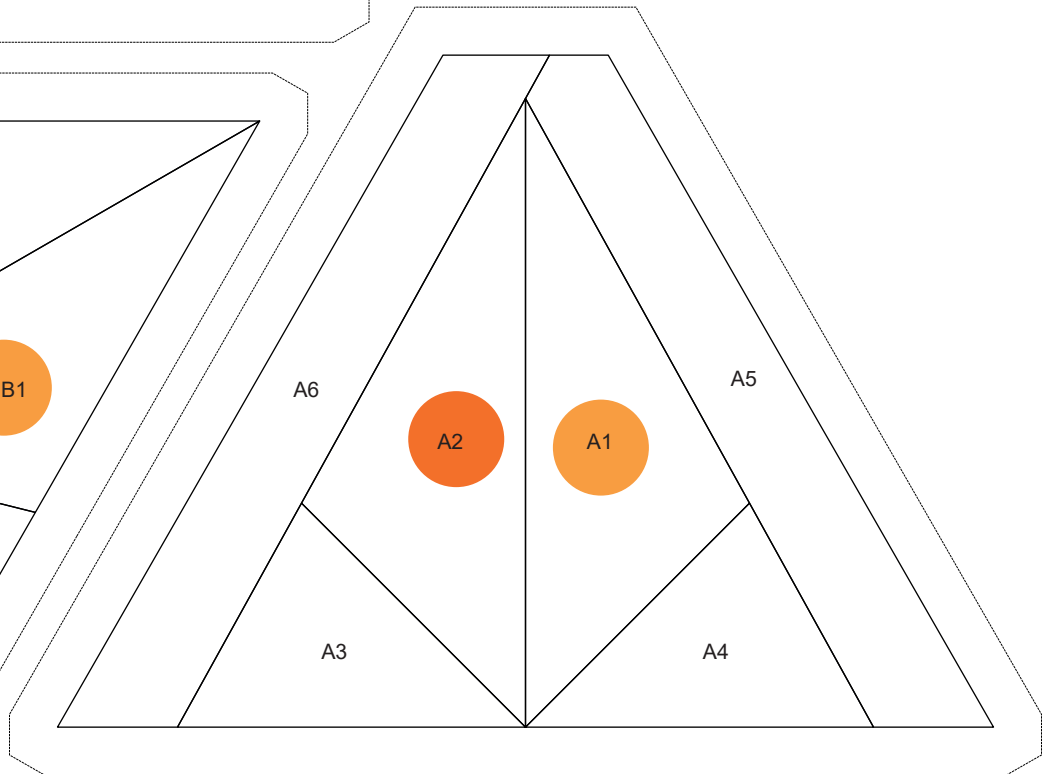

1 inch block

Pattern Row 4 - Flower Power  
*Between the Lines*  
a Sugaridoo x Bernina QAL

Half block to go on the outsides of the row. Make two.

Pattern Row 4 - Flower Power  
*Between the Lines*  
a Sugaridoo x Bernina QAL

Flower Power block.  
Make six

Pattern Row 4 - Flower Power  
*Between the Lines*  
a Sugaridoo x Bernina QAL

Flower Power block.  
Make six