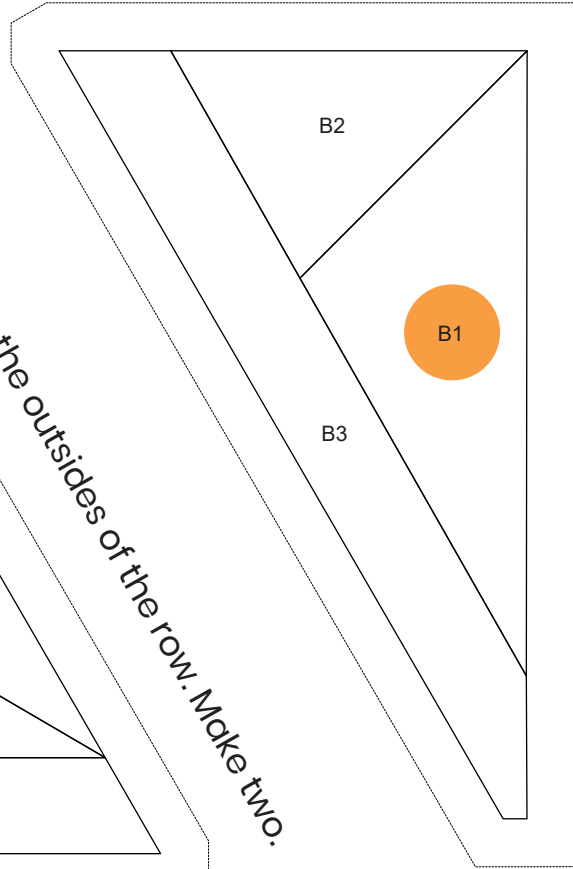

1 inch block

Pattern Row 4 - Flower Power  
*Between the Lines*  
a Sugaridoo x Bernina QAL

Half block to go on the outsides of the row. Make two.

Pattern Row 4 - Flower Power  
*Between the Lines*  
a Sugaridoo x Bernina QAL

Flower Power block.  
Make six

Pattern Row 4 - Flower Power  
*Between the Lines*  
a Sugaridoo x Bernina QAL

Flower Power block.  
Make six