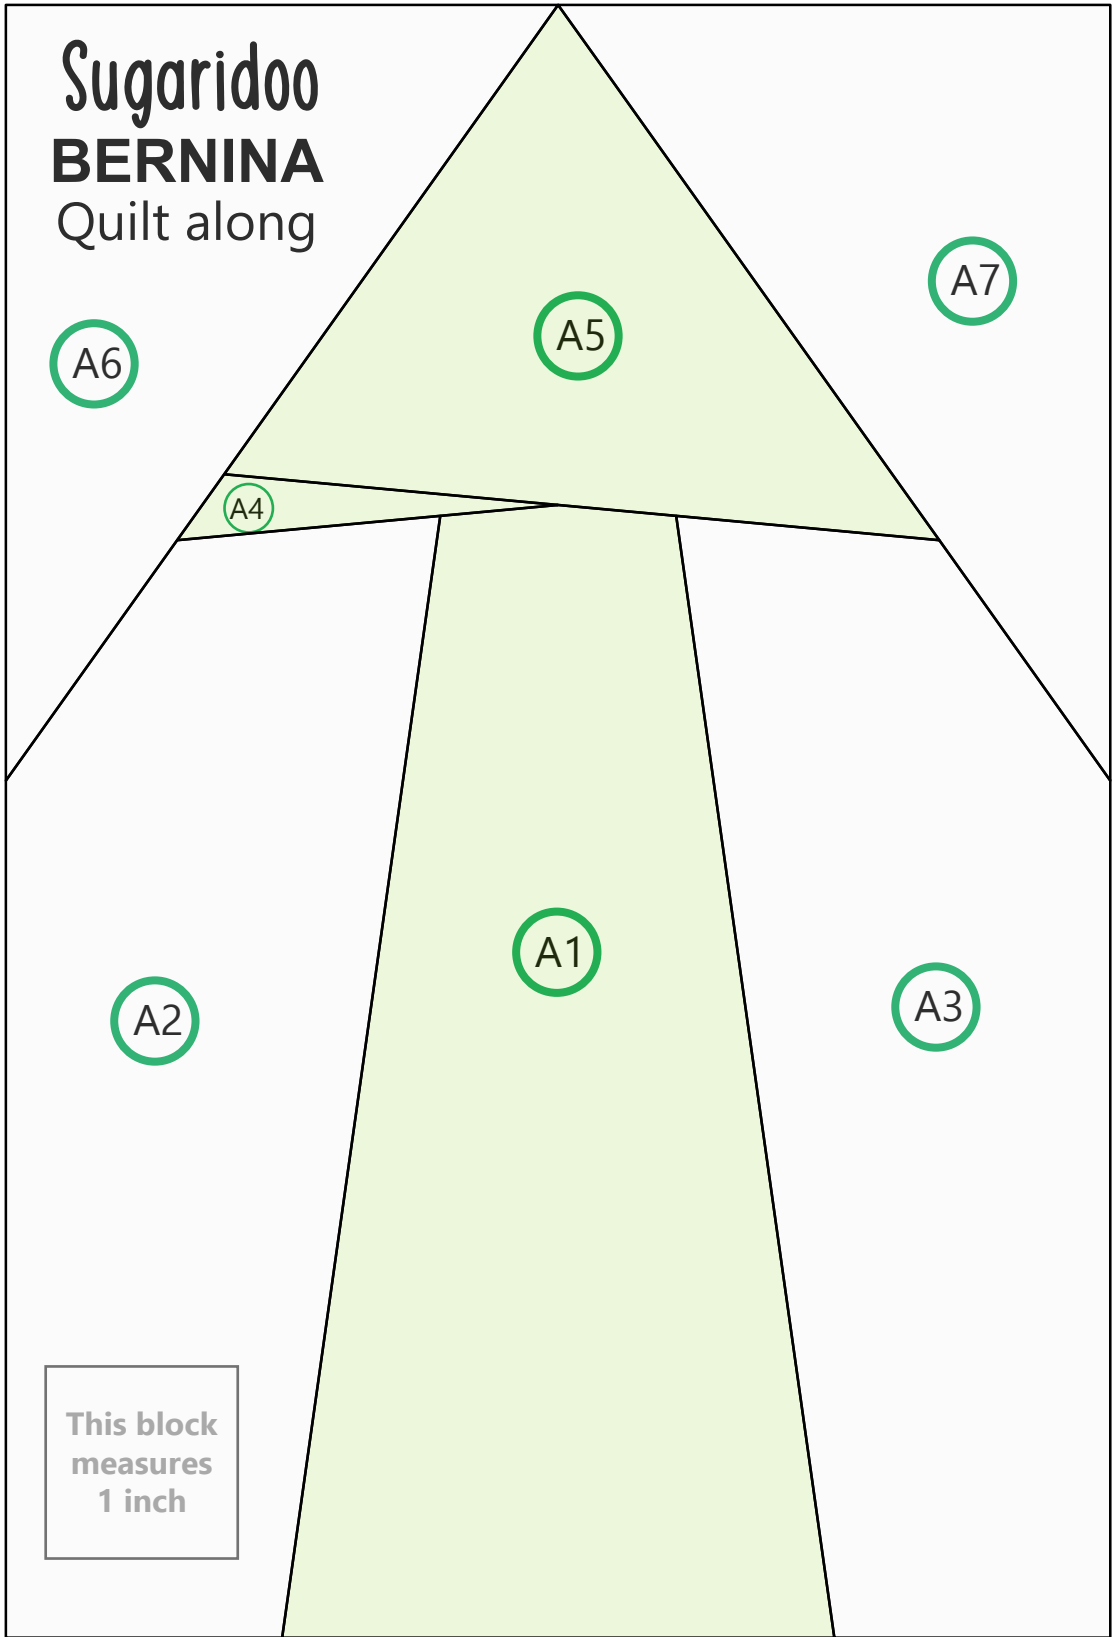

Sugaridoo
BERNINA
Quilt along

This block
measures
1 inch